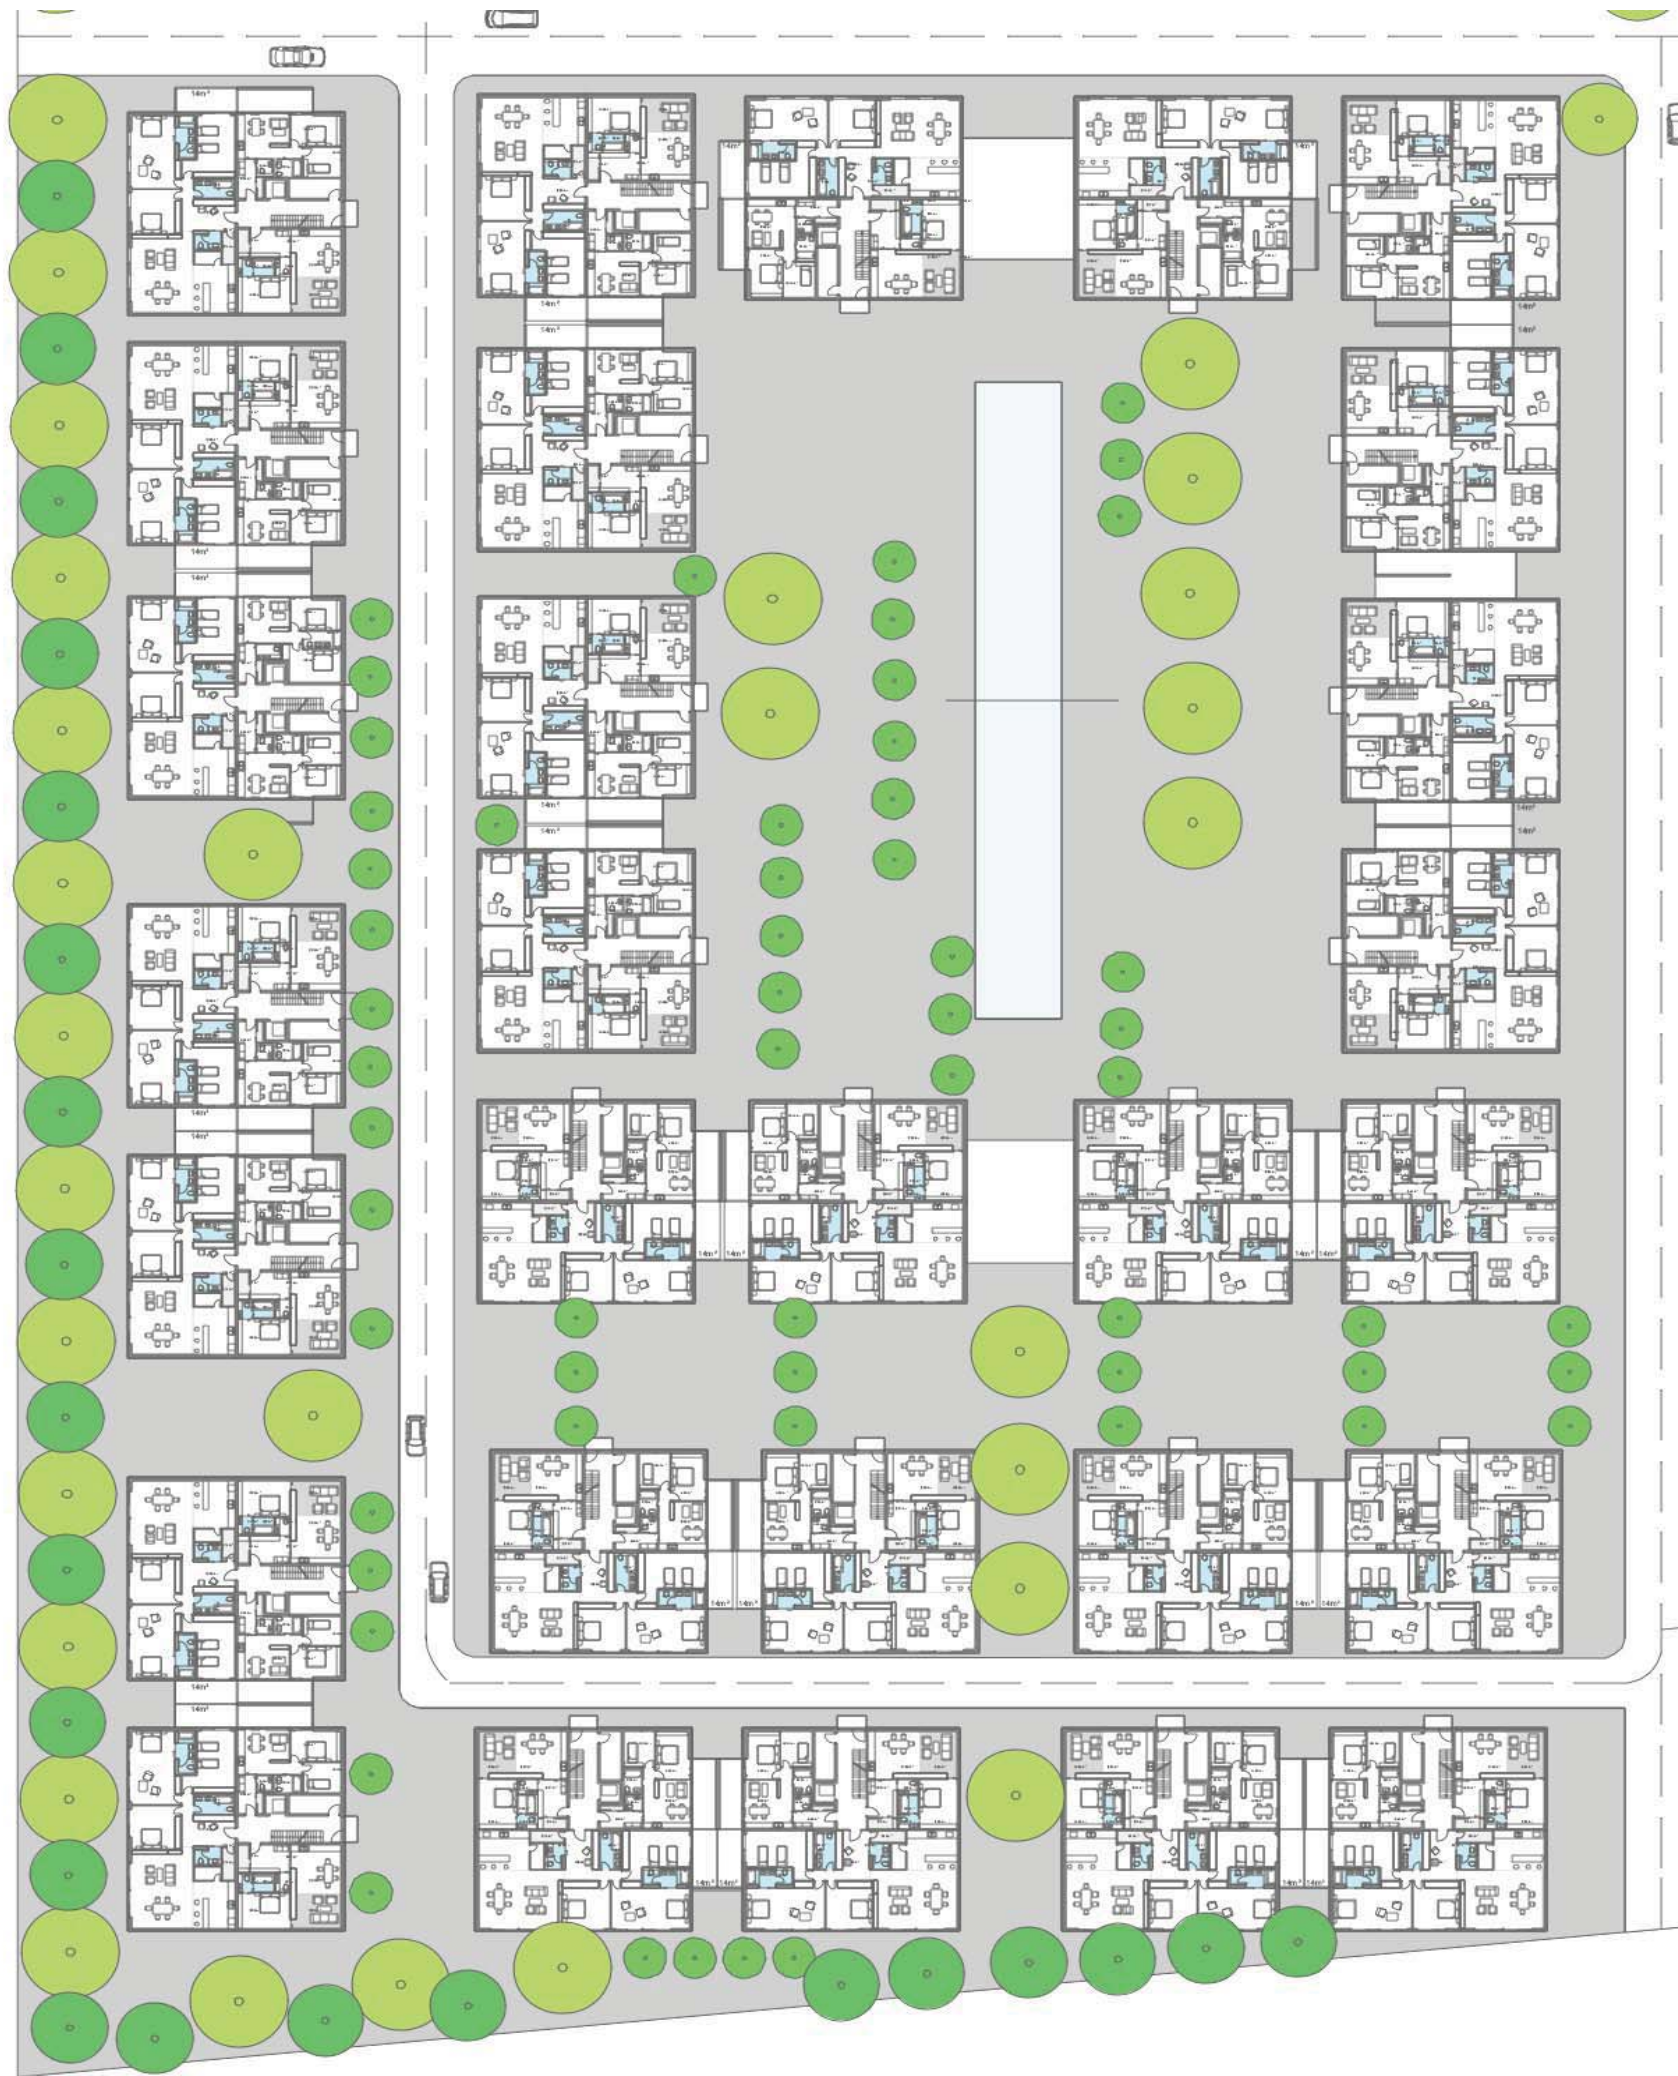

GREEN MAMMUT

Member of Green Mammut Group

Astana Zwischenstand

/Jänner 2014/

A decorative graphic element at the bottom of the page, consisting of a horizontal line that transitions from a light green color on the left to a grey color on the right, with a wavy, layered effect.

Lageplan

- Villen
- Büro
- Kindergarten
- Wasser
- Bäume
- Area 2
- Area 1
- Area 3
- Area 4
- Parking

Hauptwege,
Kontrollpunkte

Area 1

Area 2

Area 3

Area 4

Wohnungstypen

Ebene 3

Maisonette
WOHNFLÄCHE
186,14 m²

Ebene 3
2 Variante

2 Zimmer
WOHNFLÄCHE
73,5 m²

3 Zimmer
WOHNFLÄCHE
85 m²

3 Zimmer neue
WOHNFLÄCHE
63 m²

4 Zimmer
WOHNFLÄCHE
175 m²

Ansichten

Stimmungsbilder

AREA 1

App. Type	Individual Netto Area		Number App.		Total Area P. Places	
2 rooms	73,5m ²		70 App.		5145	190
3 rooms	63,0m ² 85,0m ²		30 App.		2000	
			25 App. 5 App.		1575	425
4 rooms	175,0m ²		70 App.		12250	
Maisonette	186,14m ²		20 App.		37228	
			190 App.		56623 m²	190